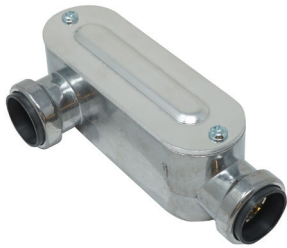

SIMPush™ FITTINGS

SIMPush™ EMT CONDUIT BODIES

C TYPE - ALUMINUM

E-CB-050

FEATURES

- No tool installation
- Reusable, test to 100 removal cycles
- Replaces traditional set screw and compression fittings
- Maintains grounding path

APPLICATIONS

- Allows access for inspection, pulling and maintenance.

STANDARD MATERIAL

- Copper free aluminum

CERTIFICATIONS

- cULus Listed

STOCK #	MODEL #	SIZE	QUANTITY PER BAG	OVERALL PRODUCT DIMENSIONS			ASSOCIATED REMOVAL TOOL MODEL #	REMOVAL TOOL INCLUDED
				HEIGHT	WEIGHT	LENGTH		
RETAIL POLY-BAG PACKAGING								
65076001	E-CB-050	1/2"	1	5.47"	1.659"	1.31"	E-RT-1P	---
65076101	E-CB-075	3/4"	1	6.339"	1.899"	1.53"	E-RT-1P	---
STOCK #	MODEL #	SIZE	QUANTITY PER BOX	HEIGHT	WEIGHT	LENGTH	ASSOCIATED REMOVAL TOOL MODEL #	REMOVAL TOOL INCLUDED
CONTRACTOR PACK								
65076002	E-CB-050W	1/2"	8	5.47"	1.659"	1.31"	E-RT-1P	---
65076102	E-CB-075W	3/4"	6	6.339"	1.899"	1.53"	E-RT-1P	---
65076302	E-CB-100W	1"	6	6.862"	2.159"	1.74"	E-RT-2P	---
65076402	E-CB-125W	1-1/4"	4	8.898"	3.109"	2.49"	E-RT-2P	---
65076502	E-CB-150W	1-1/2"	4	9.44"	3.109"	2.49"	E-RT-3P	---

SIMPUSH™ EMT CONDUIT BODIES

LR TYPE - ALUMINUM

E-LR-050W

FEATURES

- No tool installation
- Reusable, test to 100 removal cycles
- Replaces traditional set screw and compression fittings
- Maintains grounding path

APPLICATIONS

- Allows access for inspection, pulling and maintenance.

STANDARD MATERIAL

- Copper free aluminum

CERTIFICATIONS

- cULus Listed

STOCK #	MODEL #	SIZE	QUANTITY PER BAG	OVERALL PRODUCT DIMENSIONS			ASSOCIATED REMOVAL TOOL MODEL #	REMOVAL TOOL INCLUDED
				HEIGHT	WEIGHT	LENGTH		
CONTRACTOR PACK								
65074602	E-LR-050W	1/2"	8	4.67"	1.659"	2.165"	E-RT-1P	---
65074802	E-LR-075W	3/4"	6	5.505"	1.899"	2.487"	E-RT-1P	---
65074902	E-LR-100W	1"	4	6.116"	2.159"	2.748"	E-RT-2P	---
65075002	E-LR-125W	1-1/4"	4	8.064"	3.109"	3.589"	E-RT-2P	---
65075102	E-LR-150W	1-1/2"	3	8.335"	3.109"	4.01"	E-RT-3P	---
65075202	E-LR-200W	2"	1	10.756"	3.669"	4.964"	E-RT-3P	---