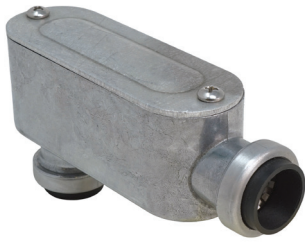

APPLICATIONS

- Quickly joins EMT conduit and flexible metal conduit (FMC).

STANDARD MATERIAL

- Copper free aluminum

CERTIFICATIONS

- cULus Listed

STOCK #	MODEL #	SIZE	QUANTITY PER BAG	OVERALL PRODUCT DIMENSIONS			ASSOCIATED REMOVAL TOOL MODEL #	REMOVAL TOOL INCLUDED
				HEIGHT	WEIGHT	LENGTH		
RETAIL POLY-BAG PACKAGING								
65073101	E-IE-050	1/2"	1	2.315"	1.893"	1.105"	E-RT-1P	---
65073201	E-IE-075	3/4"	1	2.684"	2.121"	1.282"	E-RT-1P	---
STOCK #	MODEL #	SIZE	QUANTITY PER BOX	HEIGHT	WEIGHT	LENGTH	ASSOCIATED REMOVAL TOOL MODEL #	REMOVAL TOOL INCLUDED
CONTRACTOR PACK								
65073102	E-IE-050WT	1/2"	15	2.315"	1.893"	1.105"	E-RT-1P	YES
65073202	E-IE-075WT	3/4"	12	2.684"	2.121"	1.282"	E-RT-1P	YES

SIMPush™ EMT CONDUIT BODIES

LB TYPE - ALUMINUM

E-LB-050

FEATURES

- No tool installation
- Reusable, test to 100 removal cycles
- Replaces traditional set screw and compression fittings
- Maintains grounding path